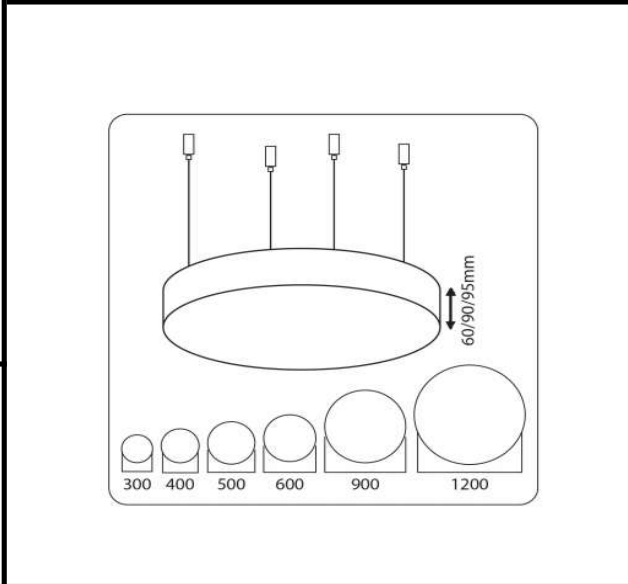

Sovitron Interior Pvt.Ltd.

Model Name	Disc Pendant /DLADISCDPD-50
Description	Architectural Light

Technical description	Image
-----------------------	-------

Dimension	Dia=500mm/600mm H=60/90/95mm
Frame	Aluminium
Color Tempertaure	5700K
Power	50W
Total Luminous Flux	5000 lm
Efficacy	100 lm/W
IP rating	50
Color Rendering	≥80
Mounting	Pendant
Optics	White Opal Diffuser
Dimming	NON-Dimmable
Operating Voltage	220-240 VAC
Standard Lifetime	L70 minimum at 50,000 burning hours

Dimension diagram

Remarks:-

Address: Plot #7 Saroorpur-Nangla Industrial Area,Ballabgarh-Sohna Road,Faridabad-121005
Email: info@sovitron.com